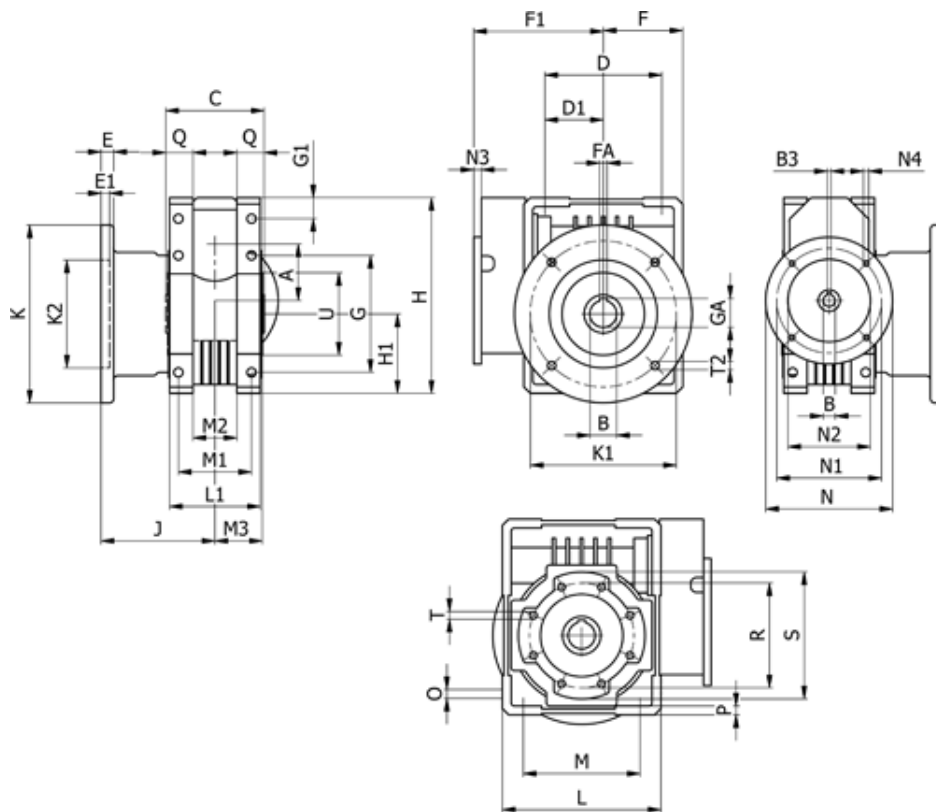

# Data Sheet

Article number: 3921063072425

Description: Worm gear  
WR 63-UF1-72-71B5, without lubrication

## Measures

|            |           |           |           |            |        |
|------------|-----------|-----------|-----------|------------|--------|
| A = 62.17  | E = 11    | H = 182.5 | M = 102   | N4 = M8x10 | U = 75 |
| B = 25     | E1 = 5    | H1 = 72.5 | M1 = 76   | O = 9.0    |        |
| B1 E7 = 14 | F = 73    | J = 116.0 | M2 = 46   | P = 8      |        |
| B2 = 16.3  | F1 = 134  | K = 180   | M3 = 53.0 | Q = 35     |        |
| B3 H9 = 5  | FA = 8    | K1 = 150  | N = 140   | R = 90     |        |
| C = 120    | G = 102   | K2 = 115  | N1 = 115  | S = 105    |        |
| D = 102.0  | G1 = 37.5 | L = 145   | N2 = 95   | T = M8x14  |        |
| D1 = 51.0  | GA = 28.3 | L1 = 94   | N3 = 10.0 | T2 = 11.0  |        |